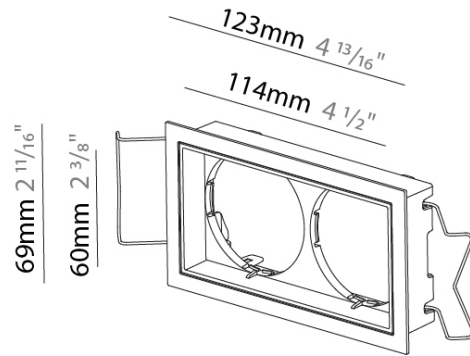

MAGIQ PRO RECESSED

A380153- : A380153-03-03

base number

PROJECT

TYPE

SPECIFIER

QUANTITY

DATE

DESCRIPTION

Magiq Pro - Recessing Frame - 114mm x 60mm - White (03) - Crystal White (03)

1. To build a product code in our configurator select the specify button on the base model # product page
2. To build a manual product code on this datasheet choose from the options listed below in blue font and add the suffix to the base model #

GENERAL

Series: Magiq
Subseries: Magiq Pro
Partner: Prolicht
Division: Architectural
Installation: Recessed
Product Type: Modular Systems
Mounting Location: Ceiling

PHYSICAL

Shape: Square
Length (mm): 114
Length (in): 4 1/2
Width (mm): 60
Width (in): 2 3/8
Height (mm): 30
Height (in): 1 1/8
Ceiling Thickness (mm): 10 / 12.5 / 15 / 25
Ceiling Thickness (in): 3/8 or 1/2 or 9/16 or 1
Weight (kg): 0.061
Weight (lbs): 0.13
Holder Finish: White
Fixture Material: Aluminum
Cut-out Measurements: 116mm / 4 9/16" x 62mm / 2 7/16"

RATINGS AND CERTIFICATIONS

Certified By: CSA Certified to UL and CSA Standards
IP rating: IP20