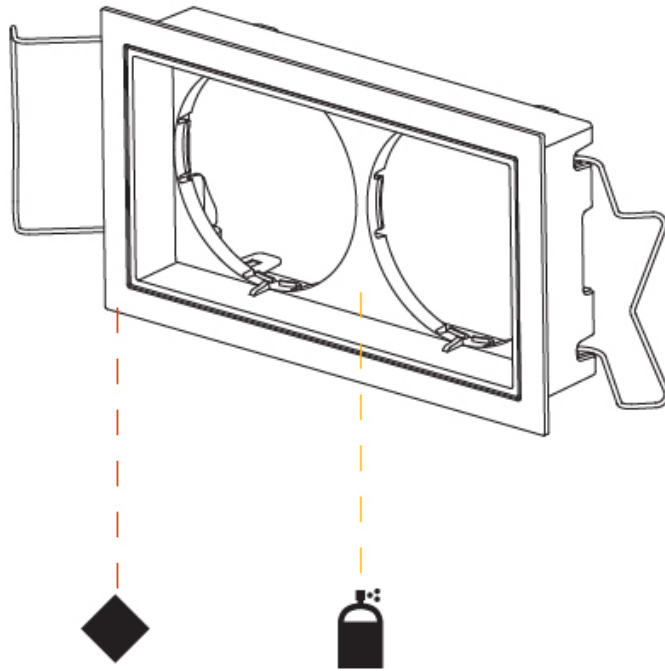

A380153- : A380153-03-03

PROJECT _____

TYPE _____

SPECIFIER _____

QUANTITY _____

DATE _____

A